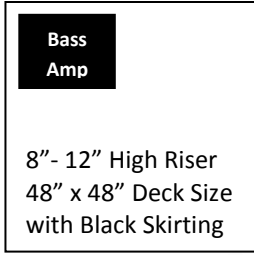

- 8 Hamilton KB1D (or other comparable sturdy metal type) music stands with lights
- 3 folding chairs for woodwinds
- 1 folding chair for guitarist
- 1 stool for bassist
- 1 light for pianist to read music by
- 1 piano bench

Up-stage

Steps to riser