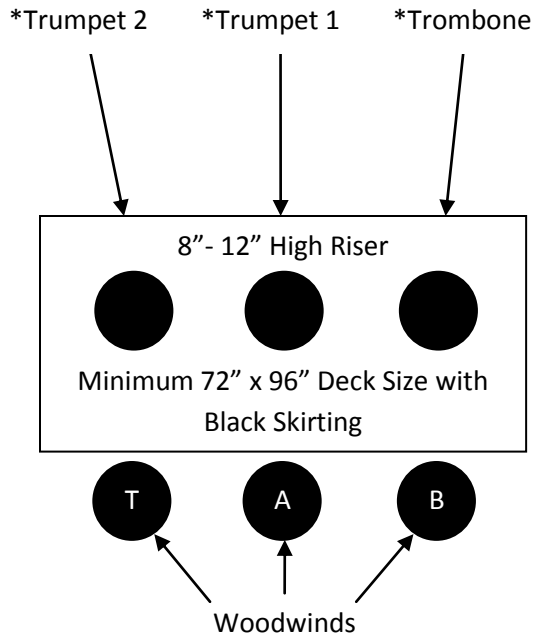

- 8 Hamilton KB1D (or other comparable sturdy metal type) music stands with lights
- 3 folding chairs for woodwinds
- 1 folding chair for guitarist
- 1 stool for bassist
- 1 light for pianist to read music by
- 1 piano bench

**Up-stage**

Steps to riser

**Monitors**

**Down-stage**