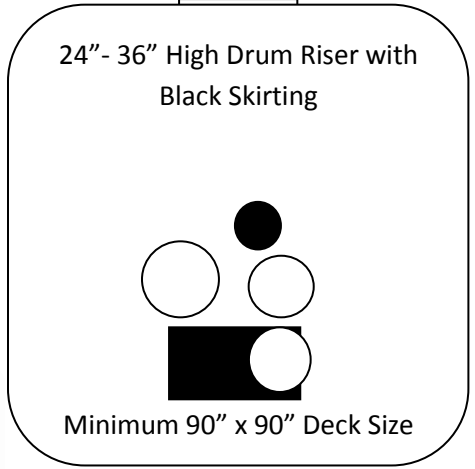

- 8 Hamilton KB1D (or other comparable sturdy metal type) music stands with lights
- 3 folding chairs for woodwinds
- 1 folding chair for guitarist
- 1 stool for bassist
- 1 light for pianist to read music by
- 1 piano bench

Up-stage

Steps to riser